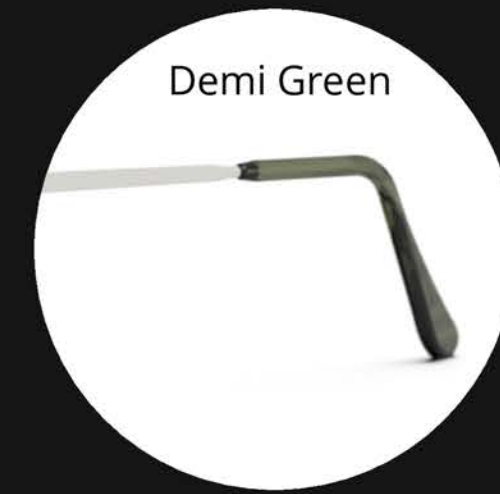

Available Temple End-Tips

Size 51 = PB021

Sportman Bright Chrome

Available Temple End-Tips

Size 57 = SP009

BLACKSTONE
Distribution 

Sportman Gold

Available Temple End-Tips