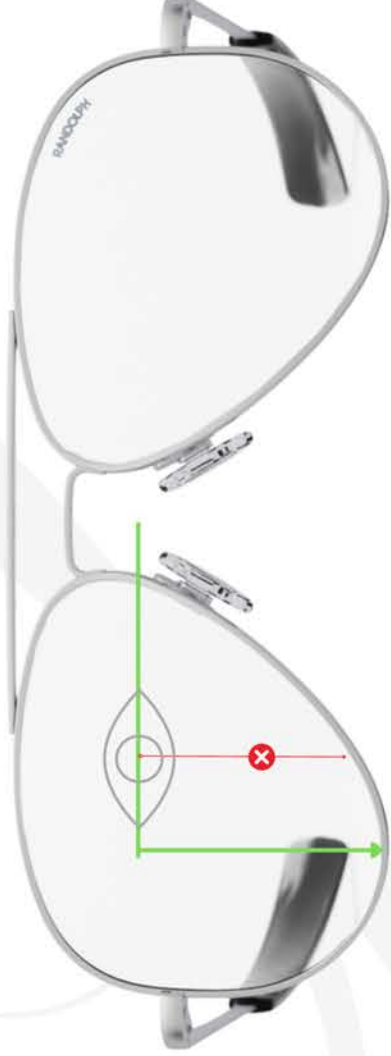

RANDOLPH®

Rx Order Form

	SPH	CYL +	AXE	ADD	PRISM	BASE
OD						
OG						

Only one option available per category below

1 : Frame SKU Reference : -----

2 : Lens type choice : ☐ Single Vision ☐ SkyPro (Freeform Progressive)

3 : Lens color choice :

skytec™
Mineral 1.5 Index

- ☐ AGX ☐ AGX ☐
- ☐ Blue hydro ☐ ☐
- ☐ American Tan ☐ ☐
- ☐ American Gray ☐ ☐

skytec-P™
Polarized Mineral 1.5 Index

- ☐ AGX ☐ AGX ☐
- ☐ American Tan ☐ ☐
- ☐ American Gray ☐ ☐
- ☐ Cobalt ☐ ☐

skyforce™
MR8 1.6 Index

- ☐ AGX ☐ ☐
- ☐ American Tan ☐ ☐
- ☐ American Gray ☐ ☐
- ☐ Atlantic Blue ☐ ☐

skyforce-P™
Polarized MR8 1.6 Index

- ☐ AGX ☐ ☐
- ☐ American Tan ☐ ☐
- ☐ American Gray ☐ ☐
- ☐ Atlantic Blue ☐ ☐

skyforce Air™
Gradient MR8 1.6 Index

- ☐ Evergreen ☐ ☐
- ☐ Cape Sand ☐ ☐
- ☐ Northern Lights ☐ ☐

End-Customer Name : -----

	RIGHT EYE
PUPILLARY DISTANCE	
BOXING SYSTEM HEIGHT	

	LEFT EYE
PUPILLARY DISTANCE	
BOXING SYSTEM HEIGHT	

Date :

Optician Client Code :

Delivery Time:

Mirrored lenses : 30 days

Non-mirrored lenses : 15 days

Warranties:

Lenses adaptation : 60 days

Lens breakage and/or any future scratches are not covered

Stamp & Signature