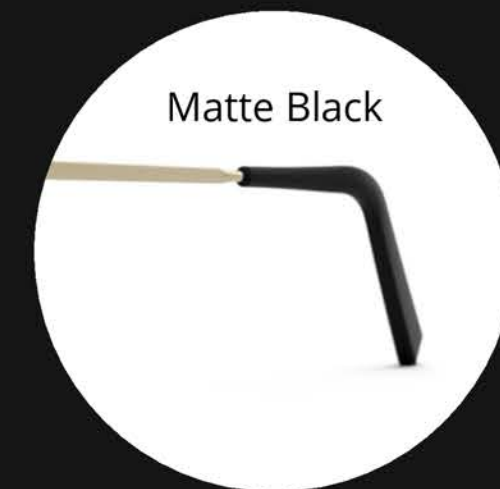

BLACKSTONE
Distribution 

Corsair Champagne Gold

Available Temple End-Tips

Chocolat Tortoise

Size 58 = CS005

BLACKSTONE
Distribution 

Corsair Bronze Oxide

Available Temple End-Tips

Size 58 = CS003

BLACKSTONE
Distribution 

Corsair Gunmetal

BLACKSTONE
Distribution 

Available Temple End-Tips

Size 58 = CS004

Elinor Fusion Gold

Available Temple End-Tips